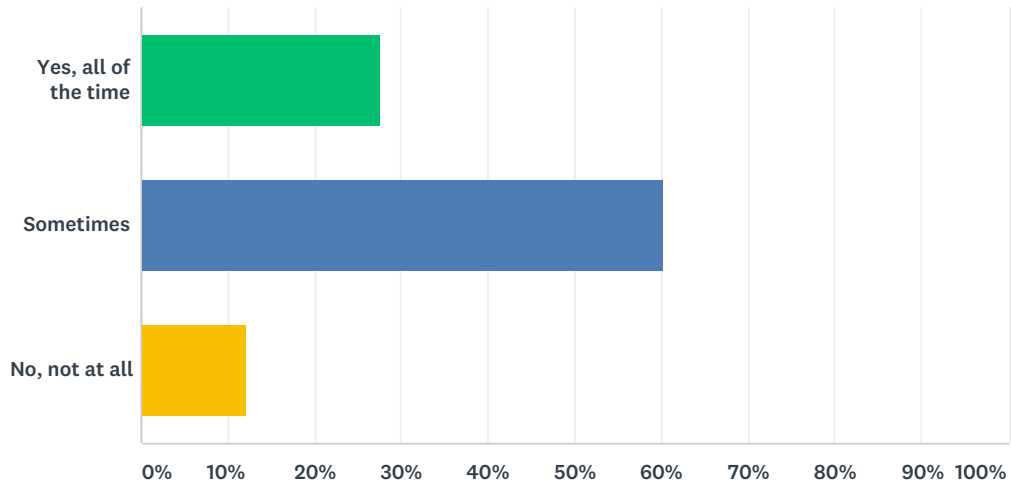

Q18 Do you use the Pauanui Club restaurant, Kai Thyme?

Answered: 736 Skipped: 116

ANSWER CHOICES	RESPONSES	
Yes, all of the time	27.58%	203
Sometimes	60.19%	443
No, not at all	12.23%	90
TOTAL		736