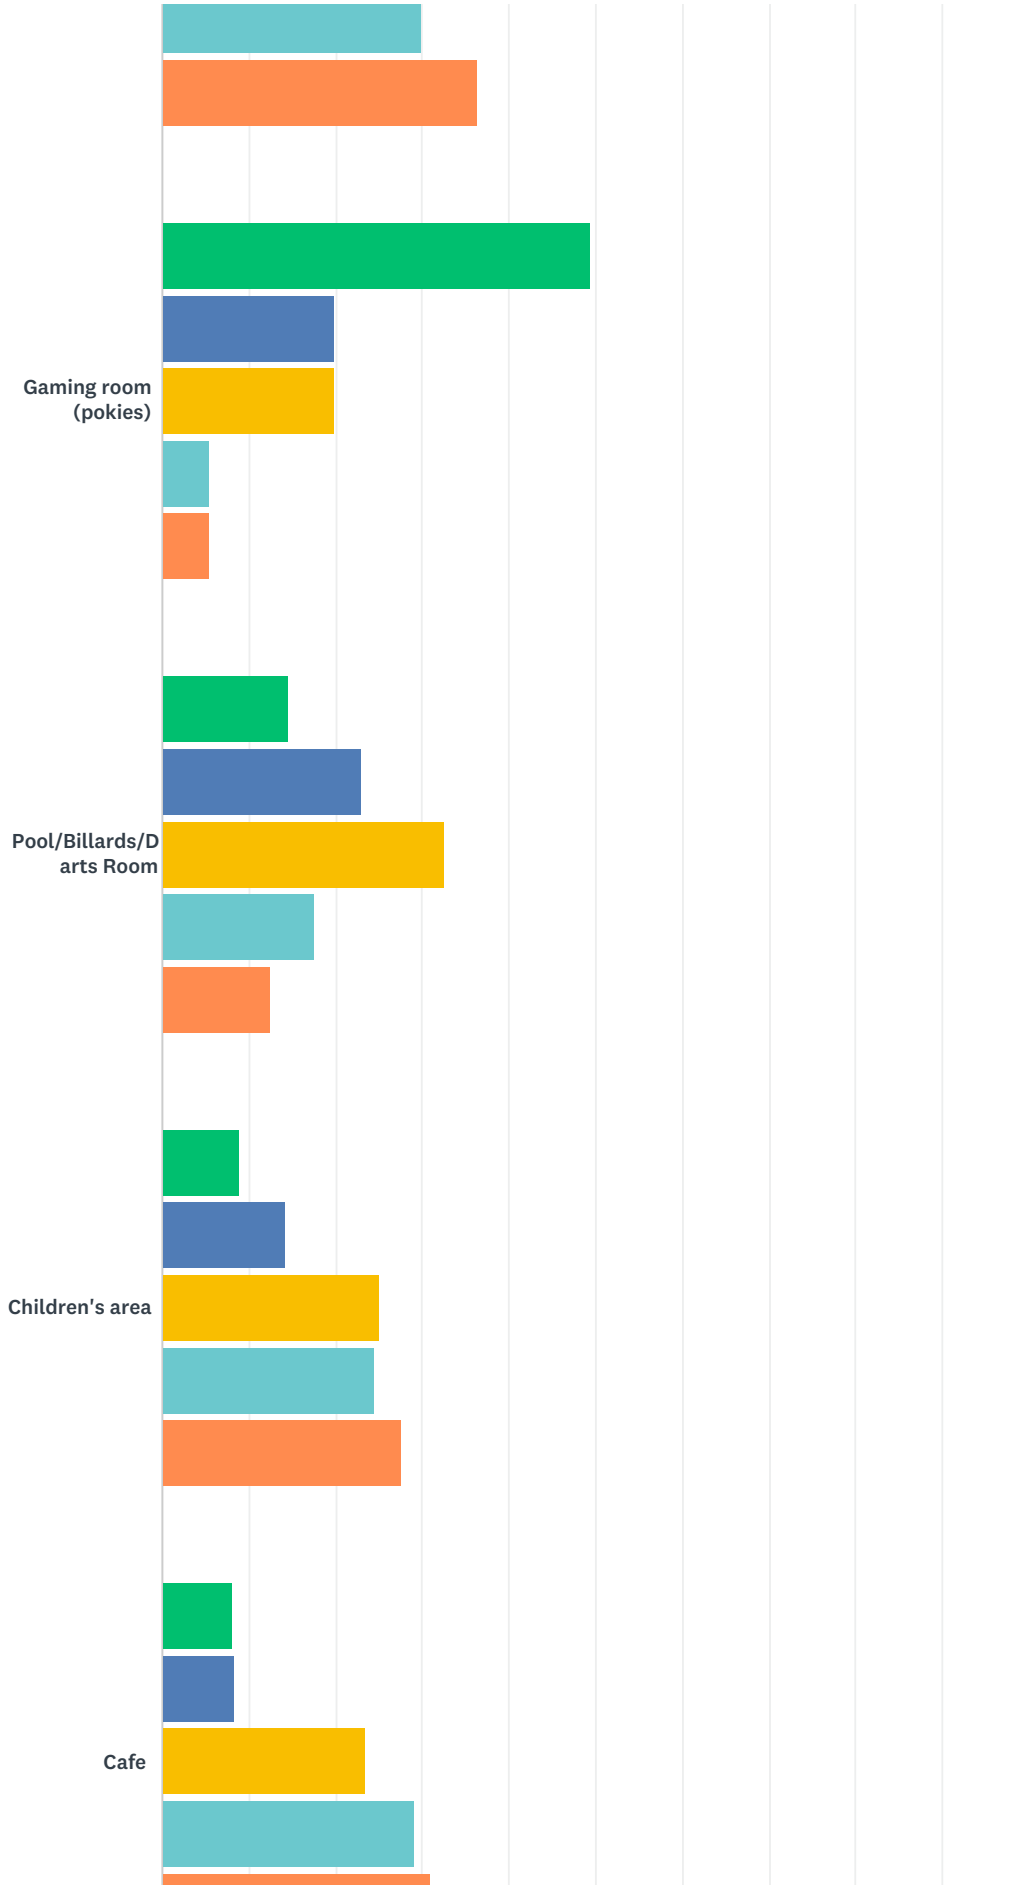

Pauanui Sports & Recreation Club Survey 2018