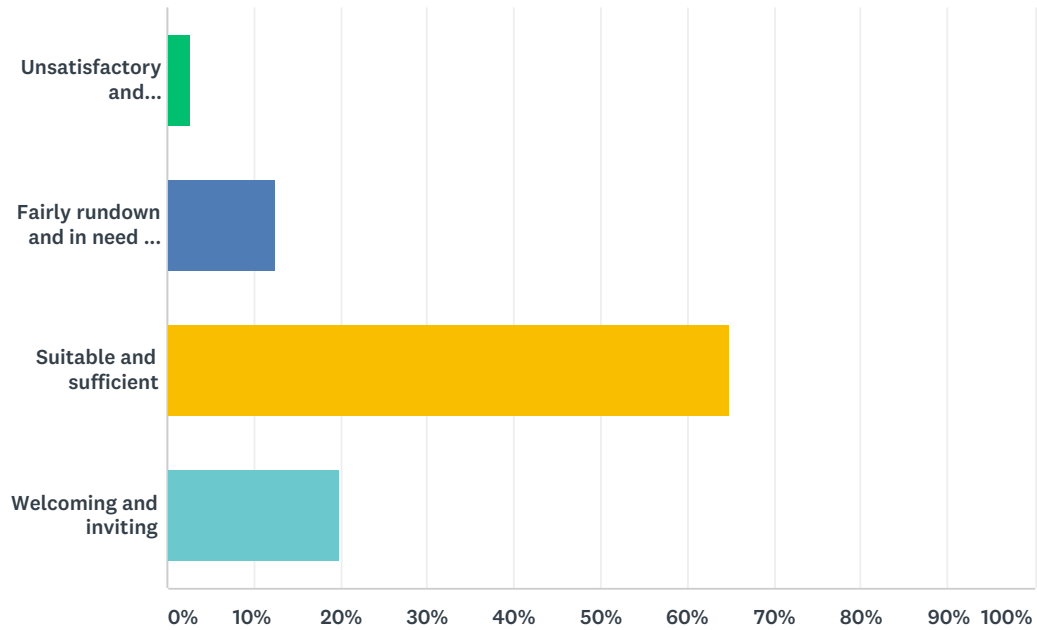

## Q22 If the main club house was to be rebuilt, where do you think it should go?

Answered: 638 Skipped: 214

ANSWER CHOICES	RESPONSES
Closer to the airfield	2.66% 17
Closer to the golf course	1.41% 9
Where the tennis courts are	1.88% 12
Where it is now is fine	94.04% 600
TOTAL	638

## Q23 How would you describe the current main clubhouse?

Answered: 707 Skipped: 145

ANSWER CHOICES	RESPONSES	
Unsatisfactory and unattractive	2.69%	19
Fairly rundown and in need of an upgrade	12.59%	89
Suitable and sufficient	64.92%	459
Welcoming and inviting	19.80%	140
TOTAL		707