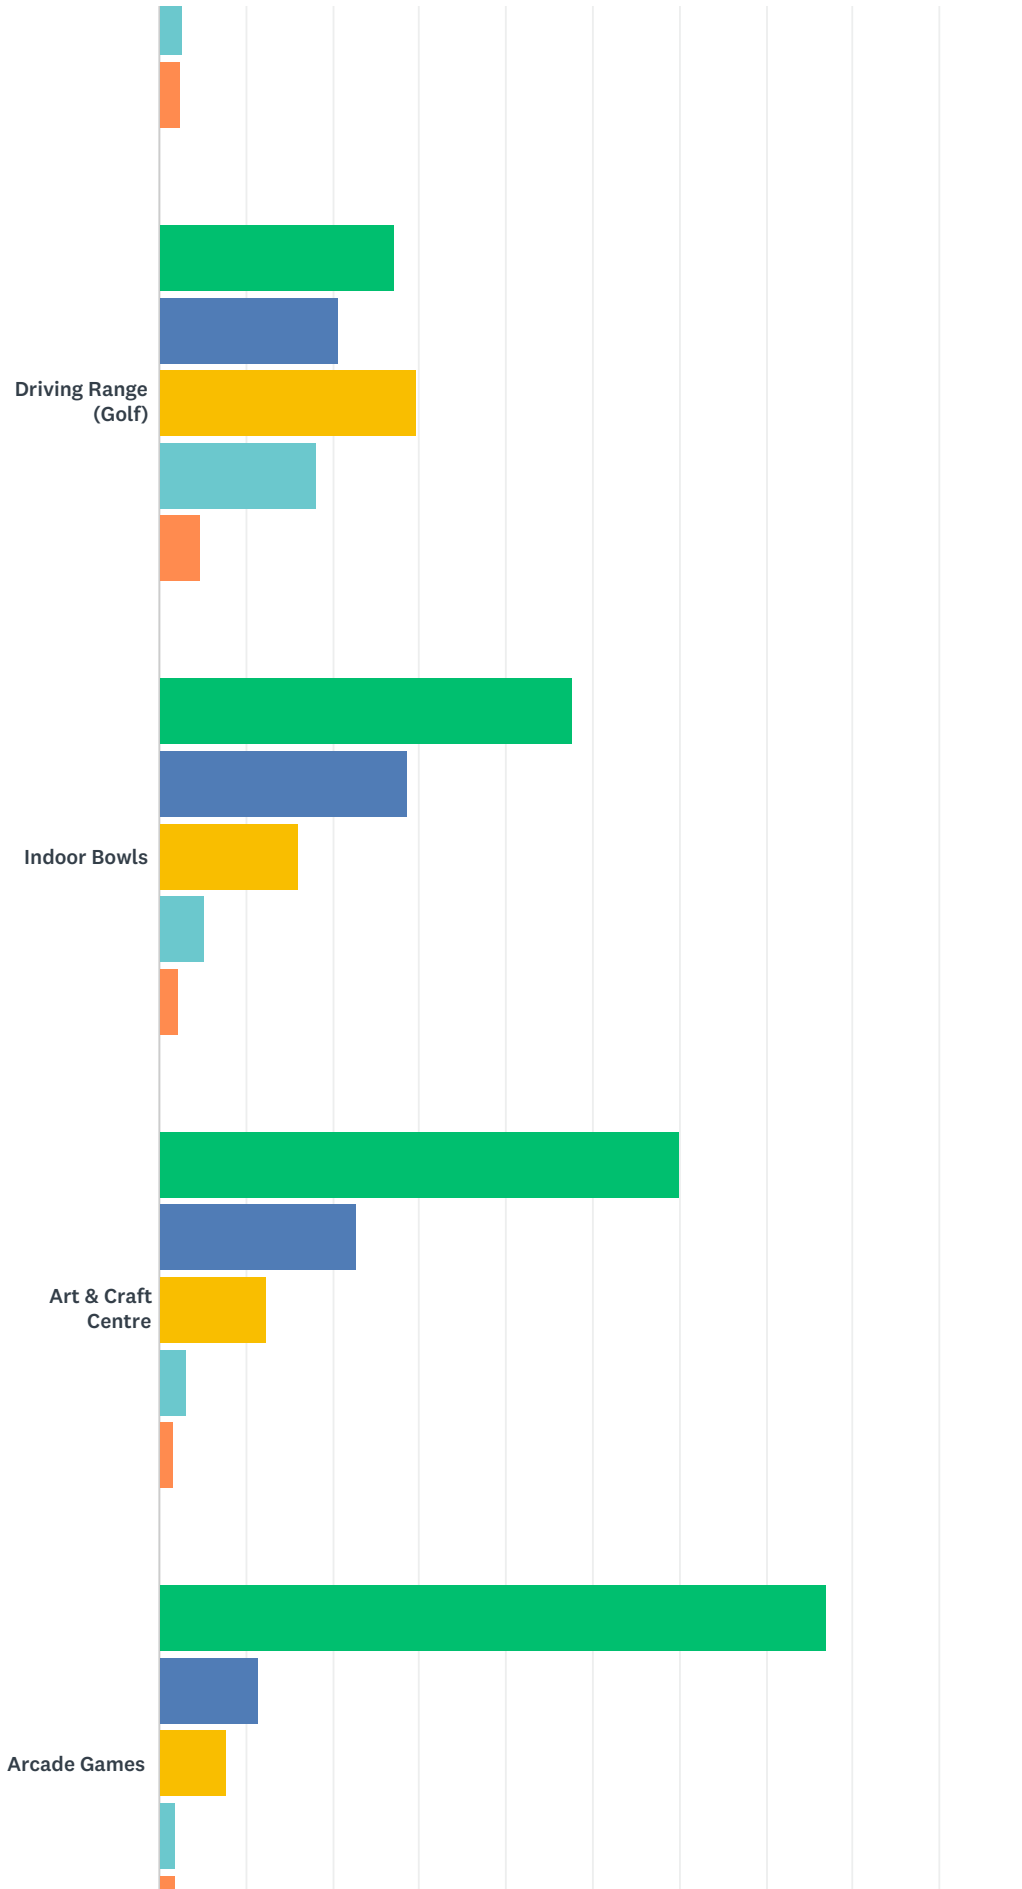

## Q11 What would you like to see done at the Pauanui Club?

Answered: 664 Skipped: 188

ANSWER CHOICES	RESPONSES	
Golf courses/facilitates upgraded	22.74%	151
Bowling greens/facilitates upgraded	13.25%	88
Main club house upgraded/rebuilt	18.83%	125
Mini Putt upgraded	23.34%	155
New facilities/activities	24.70%	164
Other (please specify)	41.57%	276
Total Respondents: 664		

# Q12 Would you use the following facilities/activities if the Pauanui Club provided them?

Answered: 737 Skipped: 115

Pauanui Sports & Recreation Club Survey 2018

Pauanui Sports & Recreation Club Survey 2018