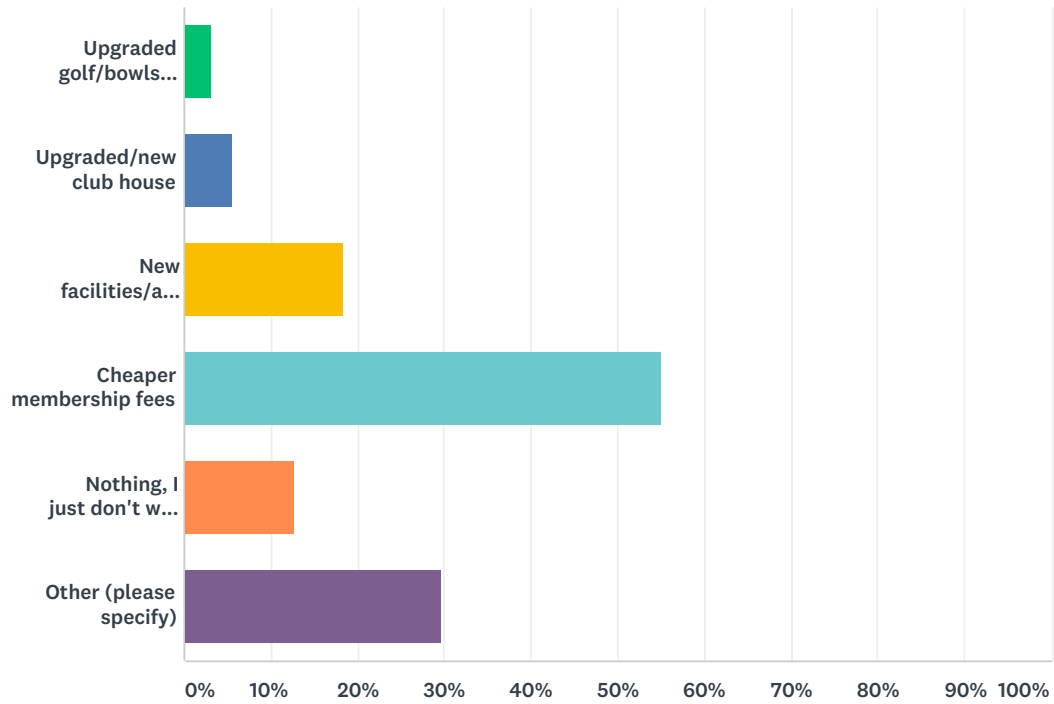

## Q2 Have you been a member in previous years?

Answered: 158 Skipped: 694

ANSWER CHOICES	RESPONSES	
Yes	44.94%	71
No	55.06%	87
TOTAL		158

### Q3 Why are you not currently a member?

Answered: 158 Skipped: 694

ANSWER CHOICES	RESPONSES
Doesn't suit my needs	12.66% 20
Too expensive	31.01% 49
Don't see value in being a member	28.48% 45
Don't go to the club	27.85% 44
TOTAL	158

## Q4 What would entice you to become a member?

Answered: 158 Skipped: 694

ANSWER CHOICES	RESPONSES	
Upgraded golf/bowls facilities	3.16%	5
Upgraded/new club house	5.70%	9
New facilities/activities	18.35%	29
Cheaper membership fees	55.06%	87
Nothing, I just don't want to be a member	12.66%	20
Other (please specify)	29.75%	47
Total Respondents: 158		