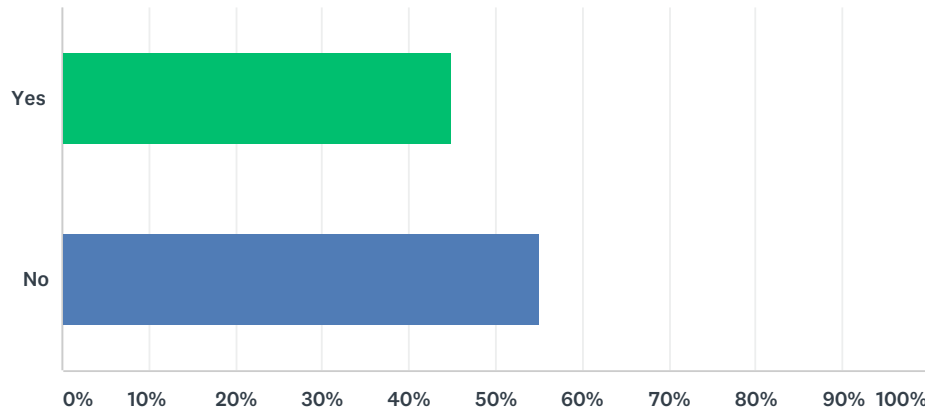

## Q1 Are you currently a member of the Pauanui Club?

Answered: 853 Skipped: -1

ANSWER CHOICES	RESPONSES	
Yes	77.49%	661
No	22.51%	192
TOTAL		853

## Q2 Have you been a member in previous years?

Answered: 158 Skipped: 694

ANSWER CHOICES	RESPONSES	
Yes	44.94%	71
No	55.06%	87
TOTAL		158

### Q3 Why are you not currently a member?

Answered: 158 Skipped: 694

ANSWER CHOICES	RESPONSES
Doesn't suit my needs	12.66% 20
Too expensive	31.01% 49
Don't see value in being a member	28.48% 45
Don't go to the club	27.85% 44
TOTAL	158