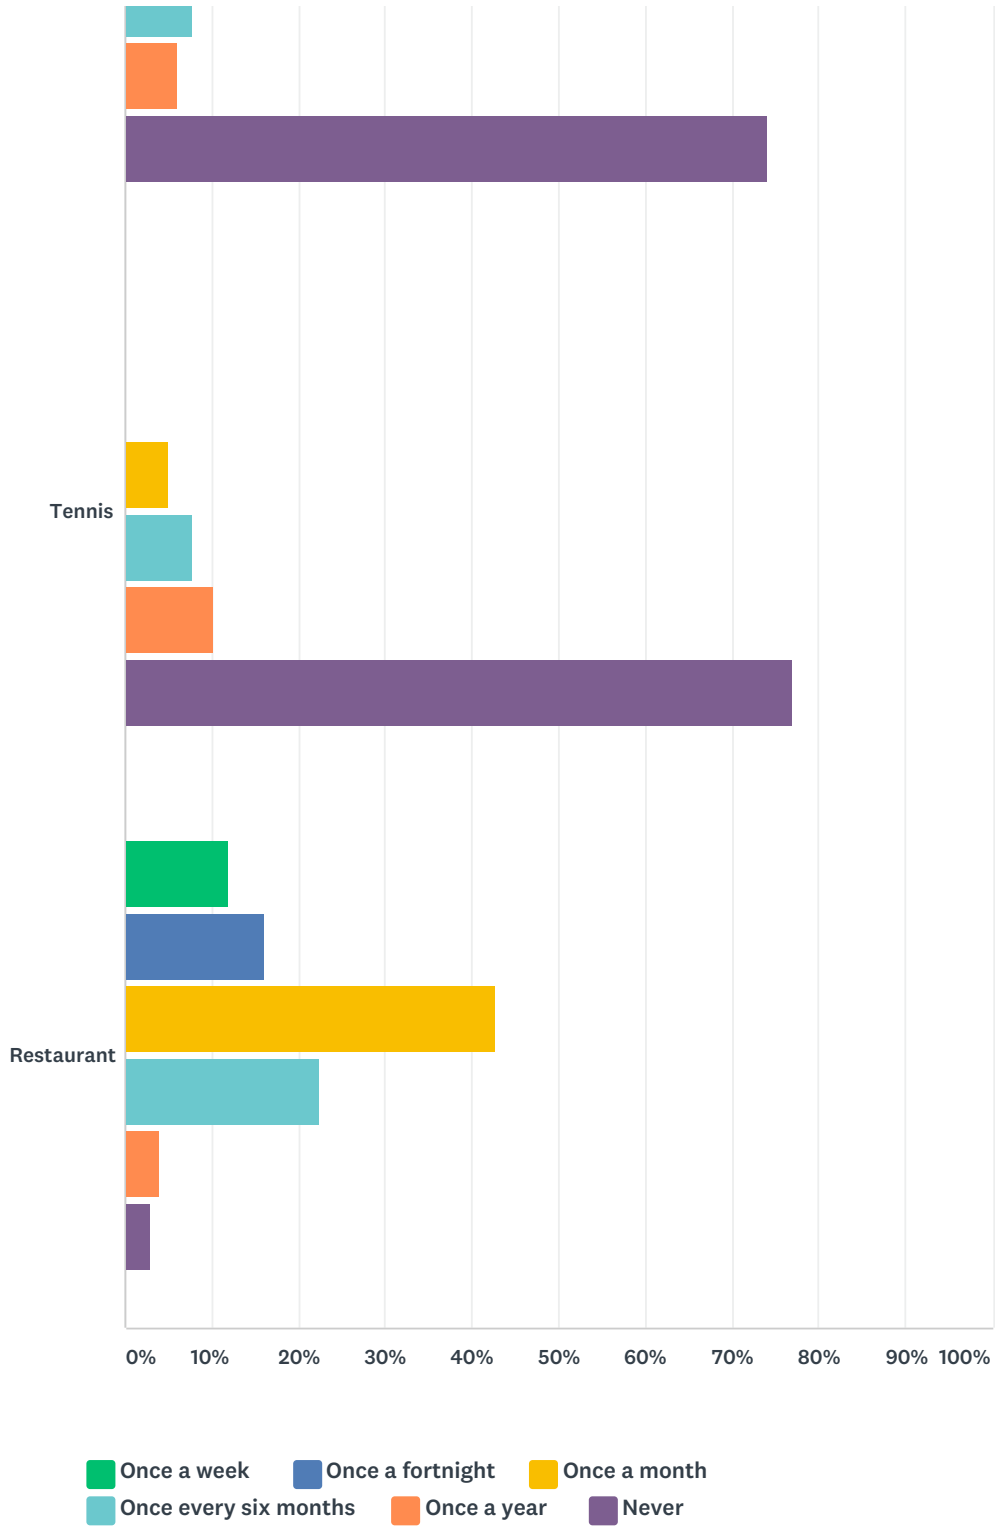

## Q6 What form of membership do you currently hold?

Answered: 621 Skipped: 231

ANSWER CHOICES	RESPONSES	
Recreation	72.30%	449
Golf	21.10%	131
Outdoor Bowls	2.74%	17
Full Sports - Golf/Bowls	3.86%	24
TOTAL		621

### Q7 How often do you use the following facilities each year?

Answered: 617 Skipped: 235

Pauanui Sports & Recreation Club Survey 2018

Pauanui Sports & Recreation Club Survey 2018

	ONCE A WEEK	ONCE A FORTNIGHT	ONCE A MONTH	ONCE EVERY SIX MONTHS	ONCE A YEAR	NEVER	TOTAL
Golf	16.05% 83	7.16% 37	17.02% 88	18.38% 95	8.70% 45	32.69% 169	517
Outdoor bowls	5.05% 20	0.51% 2	2.02% 8	5.05% 20	13.13% 52	74.24% 294	396
Mini putt	0.23% 1	0.45% 2	5.90% 26	29.25% 129	26.98% 119	37.19% 164	441

## Pauanui Sports & Recreation Club Survey 2018

Bar	25.28% 137	17.90% 97	37.82% 205	16.42% 89	1.48% 8	1.11% 6	542
Gaming room (pokies)	3.63% 16	2.72% 12	6.12% 27	4.76% 21	4.99% 22	77.78% 343	441
Pool/darts	2.95% 13	0.91% 4	5.45% 24	7.73% 34	10.45% 46	72.50% 319	440
T.A.B	3.40% 15	1.81% 8	6.80% 30	7.71% 34	6.12% 27	74.15% 327	441
Tennis	0.00% 0	0.00% 0	4.93% 21	7.75% 33	10.33% 44	77.00% 328	426
Restaurant	11.97% 71	16.19% 96	42.66% 253	22.43% 133	3.88% 23	2.87% 17	593