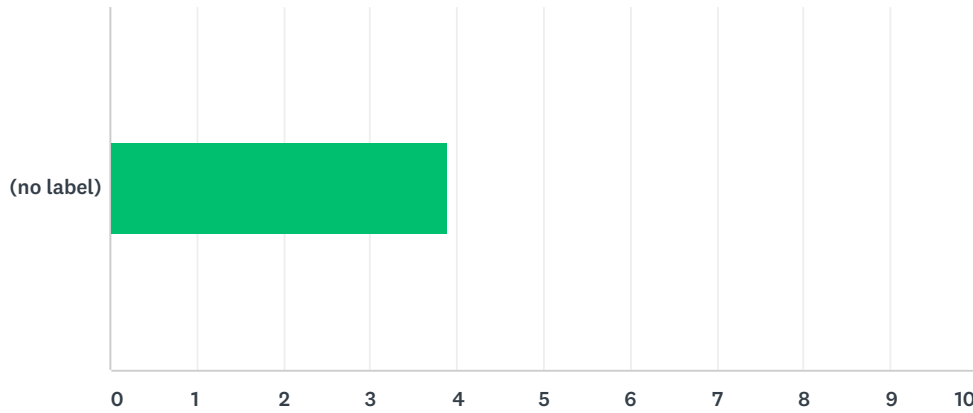

Q19 How would you rate your overall experience of dining at the Pauanui Club restaurant, Kai Thyme?

Answered: 643 Skipped: 209

	UNSATISFACTORY	ADEQUATE	SATISFIED	VERY SATISFIED	EXTREMELY SATISFIED	TOTAL	WEIGHTED AVERAGE
(no label)	3.11% 20	22.86% 147	35.61% 229	31.88% 205	6.53% 42	643	3.90