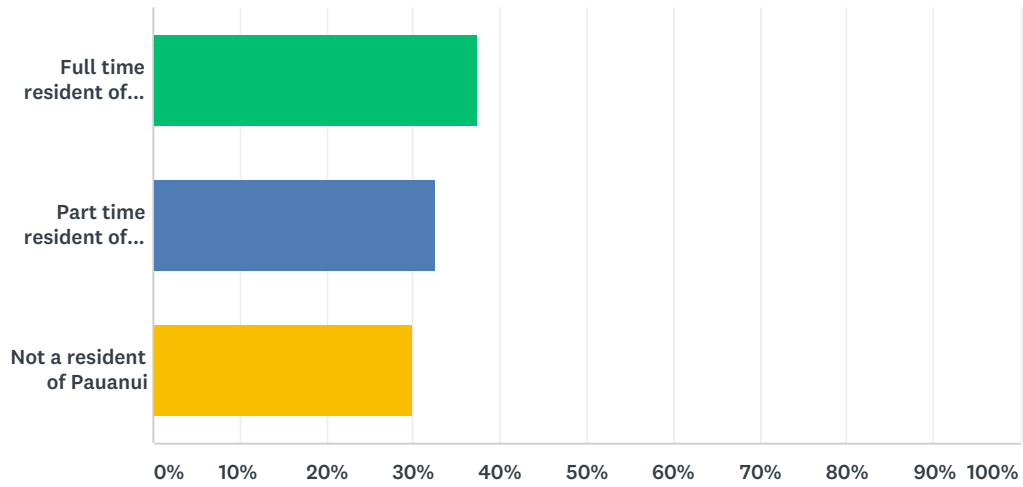

Q8 Do you live permanently in Pauanui?

Answered: 764 Skipped: 88

ANSWER CHOICES	RESPONSES	
Full time resident of Pauanui	37.43%	286
Part time resident of Pauanui	32.59%	249
Not a resident of Pauanui	29.97%	229
TOTAL		764