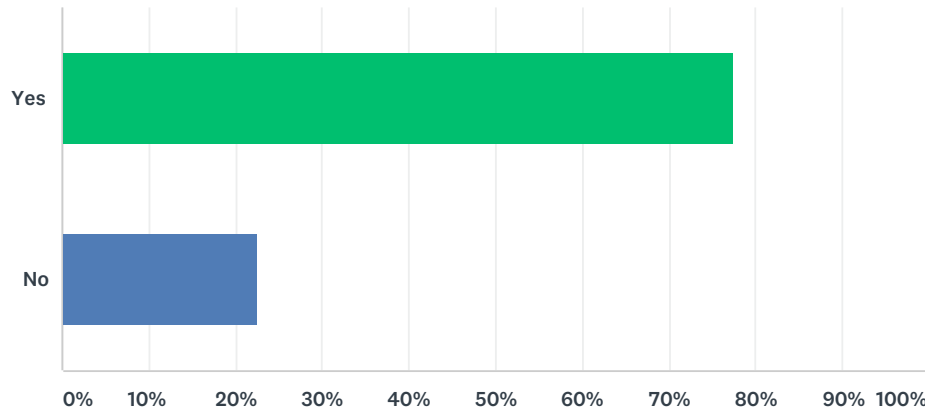

## Q1 Are you currently a member of the Pauanui Club?

Answered: 853 Skipped: -1

ANSWER CHOICES	RESPONSES	
Yes	77.49%	661
No	22.51%	192
TOTAL		853

## Q2 Have you been a member in previous years?

Answered: 158 Skipped: 694

ANSWER CHOICES	RESPONSES	
Yes	44.94%	71
No	55.06%	87
TOTAL		158

### Q3 Why are you not currently a member?

Answered: 158 Skipped: 694

ANSWER CHOICES	RESPONSES
Doesn't suit my needs	12.66% 20
Too expensive	31.01% 49
Don't see value in being a member	28.48% 45
Don't go to the club	27.85% 44
TOTAL	158