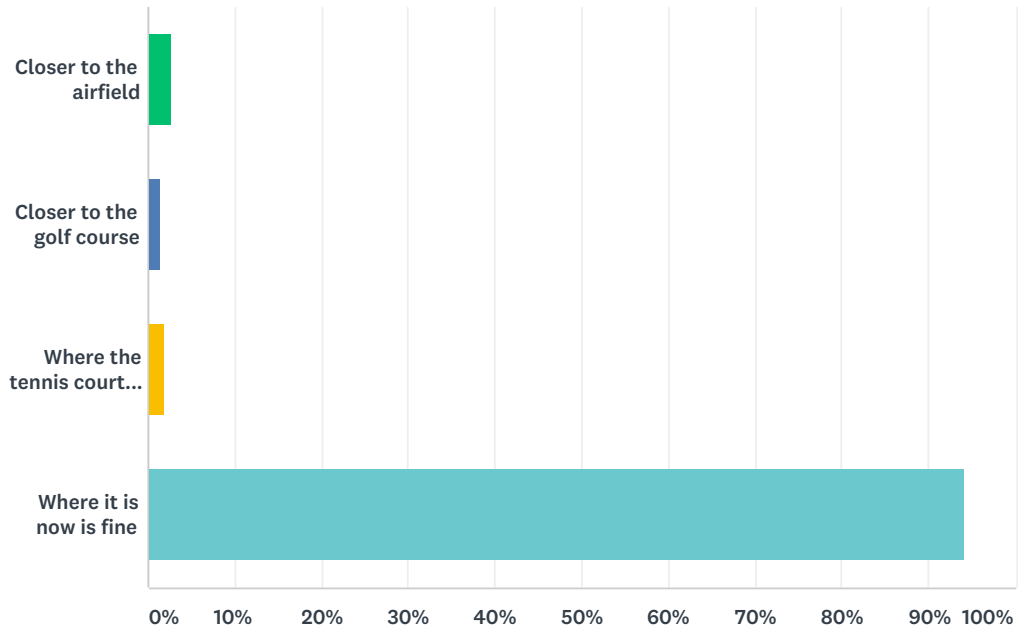

## Q22 If the main club house was to be rebuilt, where do you think it should go?

Answered: 638 Skipped: 214

ANSWER CHOICES	RESPONSES
Closer to the airfield	2.66% 17
Closer to the golf course	1.41% 9
Where the tennis courts are	1.88% 12
Where it is now is fine	94.04% 600
TOTAL	638