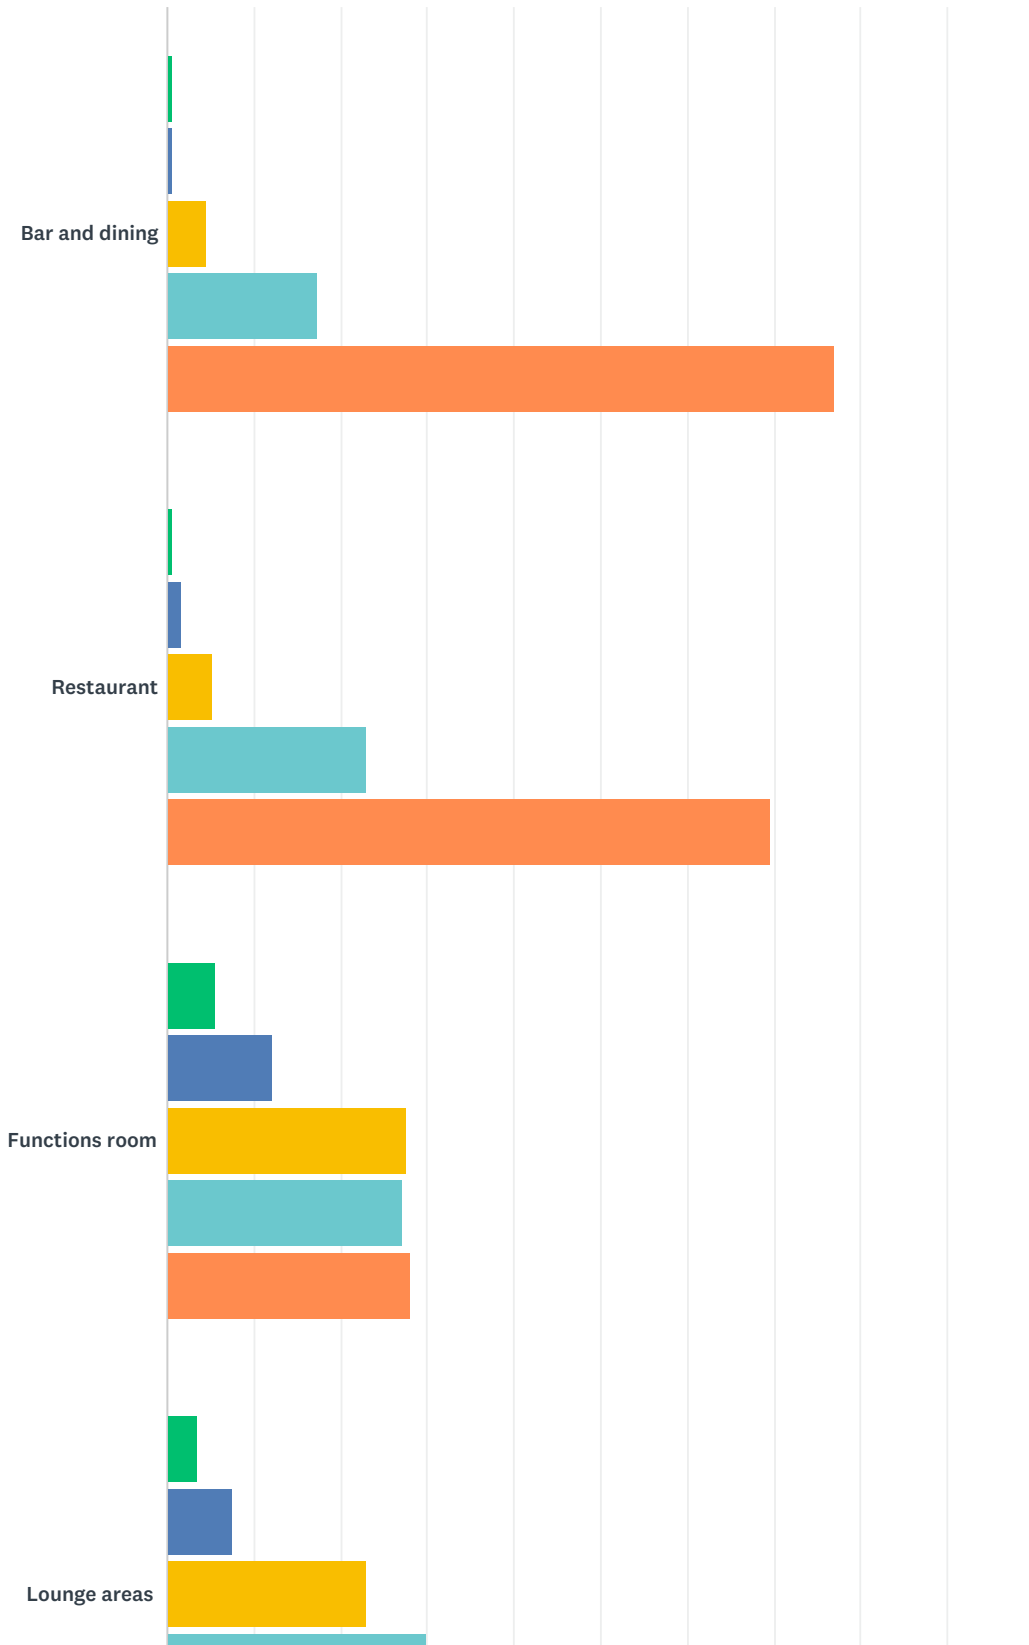

## Q22 If the main club house was to be rebuilt, where do you think it should go?

Answered: 638 Skipped: 214

ANSWER CHOICES	RESPONSES
Closer to the airfield	2.66% 17
Closer to the golf course	1.41% 9
Where the tennis courts are	1.88% 12
Where it is now is fine	94.04% 600
TOTAL	638

## Q23 How would you describe the current main clubhouse?

Answered: 707 Skipped: 145

ANSWER CHOICES	RESPONSES	
Unsatisfactory and unattractive	2.69%	19
Fairly rundown and in need of an upgrade	12.59%	89
Suitable and sufficient	64.92%	459
Welcoming and inviting	19.80%	140
TOTAL		707

### Q24 Please rate below, by level of importance, what you feel should be accommodated for in the main clubhouse?

Answered: 712 Skipped: 140

Pauanui Sports & Recreation Club Survey 2018