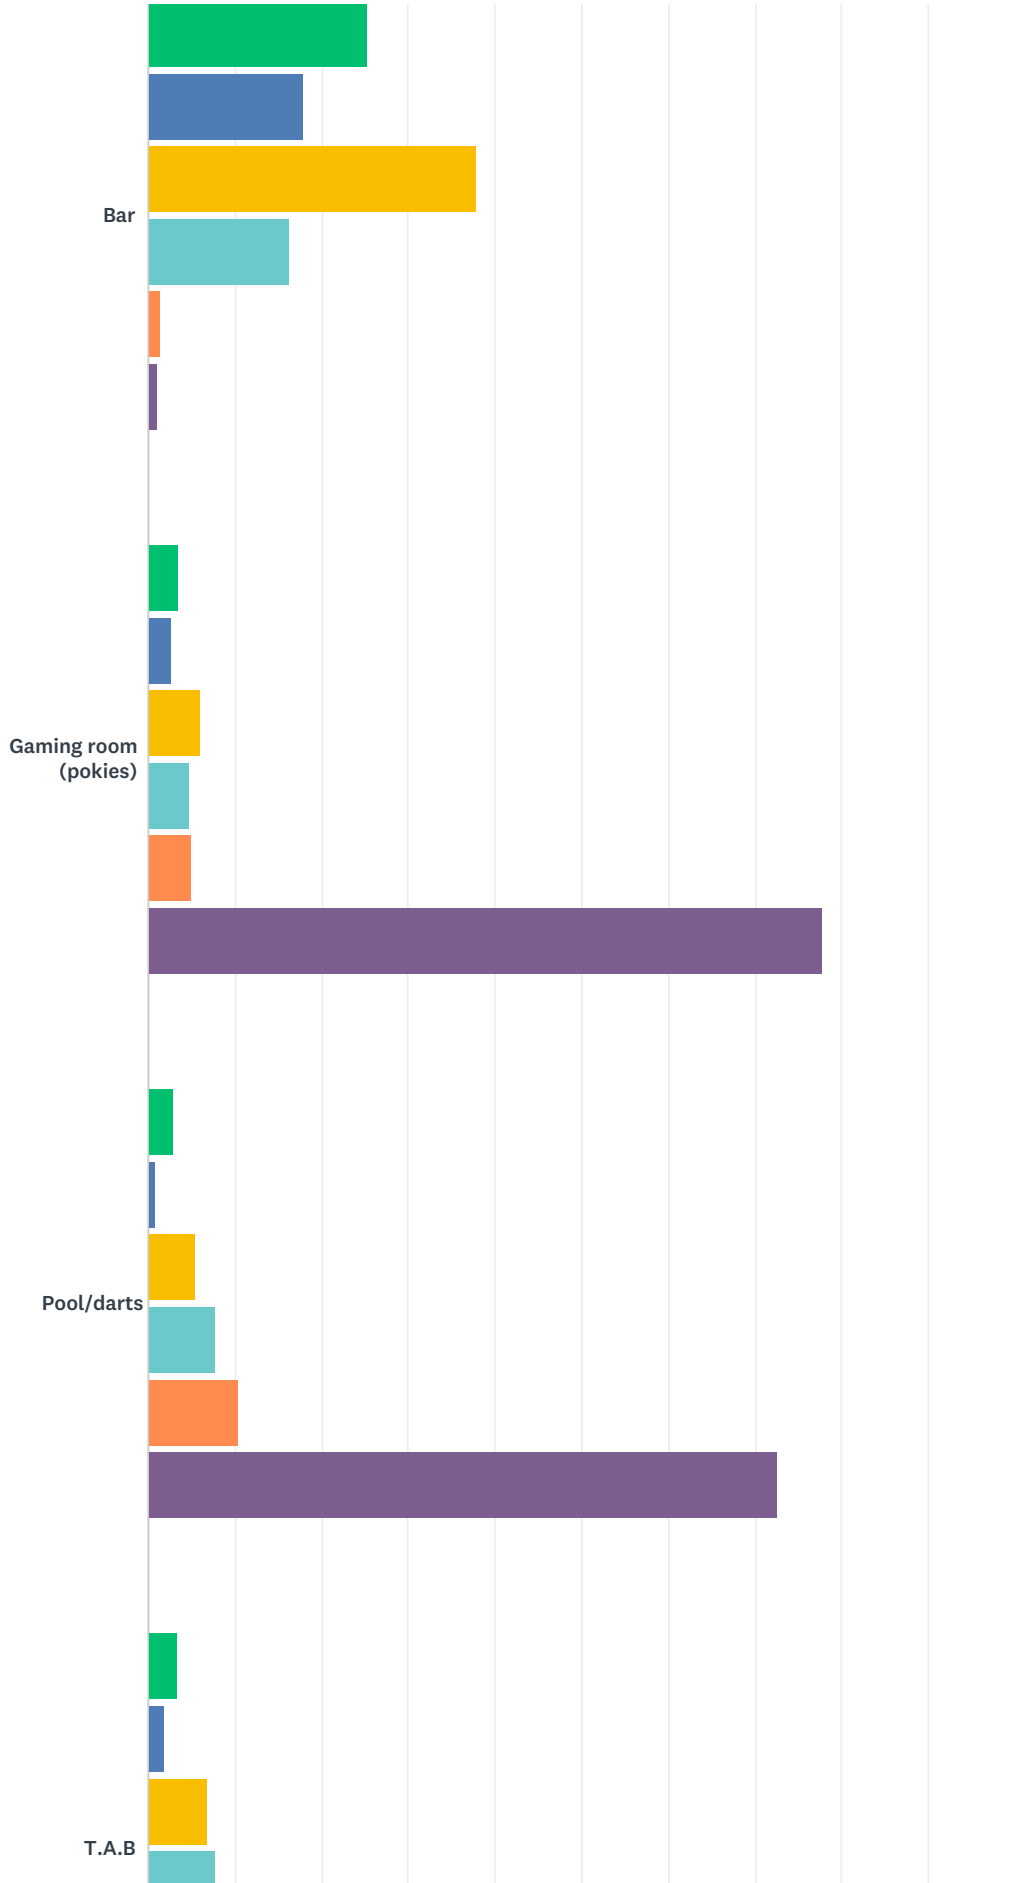

Pauanui Sports & Recreation Club Survey 2018