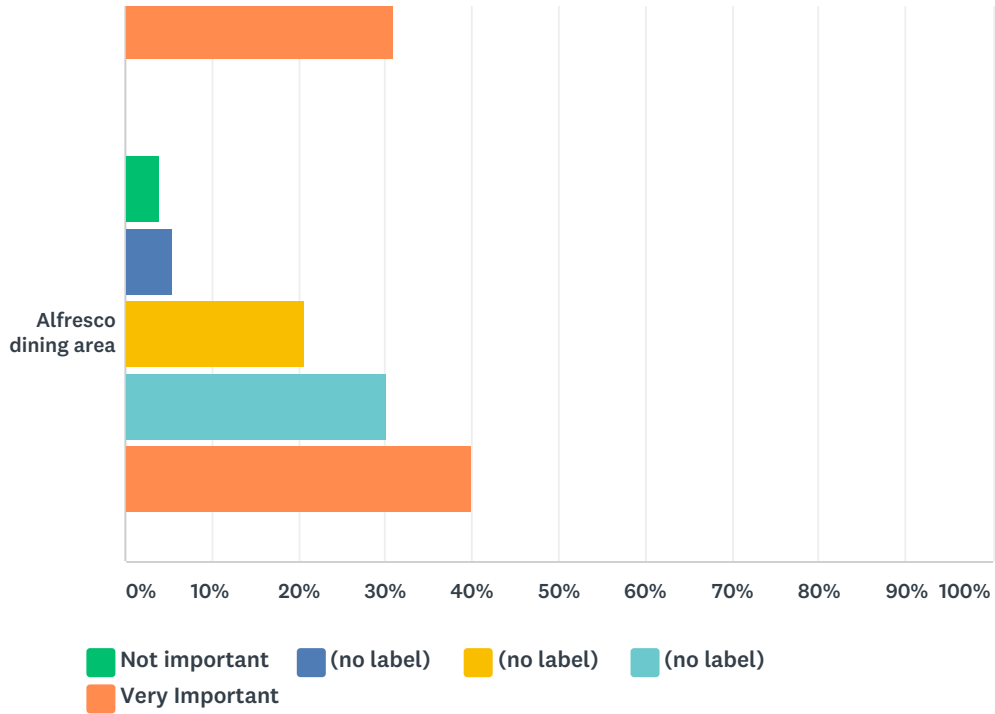

## Q23 How would you describe the current main clubhouse?

Answered: 707 Skipped: 145

ANSWER CHOICES	RESPONSES	
Unsatisfactory and unattractive	2.69%	19
Fairly rundown and in need of an upgrade	12.59%	89
Suitable and sufficient	64.92%	459
Welcoming and inviting	19.80%	140
TOTAL		707

### Q24 Please rate below, by level of importance, what you feel should be accommodated for in the main clubhouse?

Answered: 712 Skipped: 140

Pauanui Sports & Recreation Club Survey 2018

## Pauanui Sports & Recreation Club Survey 2018

	NOT IMPORTANT	(NO LABEL)	(NO LABEL)	(NO LABEL)	VERY IMPORTANT	TOTAL RESPONDENTS
Bar and dining	0.71% 5	0.71% 5	4.52% 32	17.37% 123	76.98% 545	708
Restaurant	0.72% 5	1.59% 11	5.22% 36	23.04% 159	69.57% 480	690
Functions room	5.60% 37	12.10% 80	27.53% 182	27.23% 180	27.99% 185	661
Lounge areas	3.55% 24	7.53% 51	23.04% 156	29.99% 203	36.34% 246	677
Gaming room (pokies)	49.46% 323	19.91% 130	19.91% 130	5.36% 35	5.51% 36	653
Pool/Billiards/Darts Room	14.74% 97	23.10% 152	32.67% 215	17.48% 115	12.46% 82	658
Children's area	9.02% 62	14.26% 98	25.04% 172	24.45% 168	27.66% 190	687
Cafe	8.20% 55	8.35% 56	23.40% 157	29.06% 195	31.00% 208	671
Alfresco dining area	3.98% 27	5.45% 37	20.77% 141	30.19% 205	39.91% 271	679