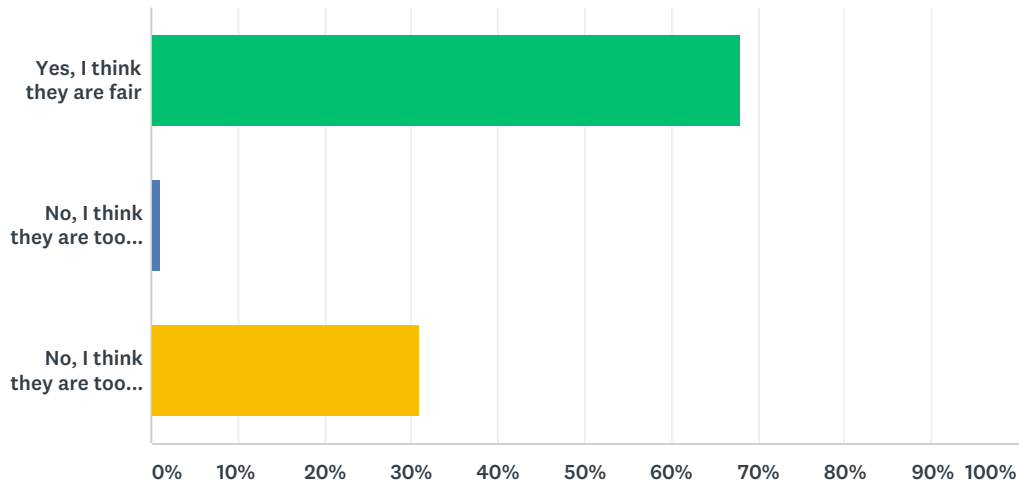

Q10 Currently the membership fees are:$147 - Recreation Member$640 - Golf Membership $301 - Outdoor bowls Membership $790 - Full sports (Golf and Bowls)Do you think that the membership fees are fair?

Answered: 757 Skipped: 95

ANSWER CHOICES	RESPONSES	
Yes, I think they are fair	68.03%	515
No, I think they are too cheap	1.06%	8
No, I think they are too expensive	30.91%	234
TOTAL		757