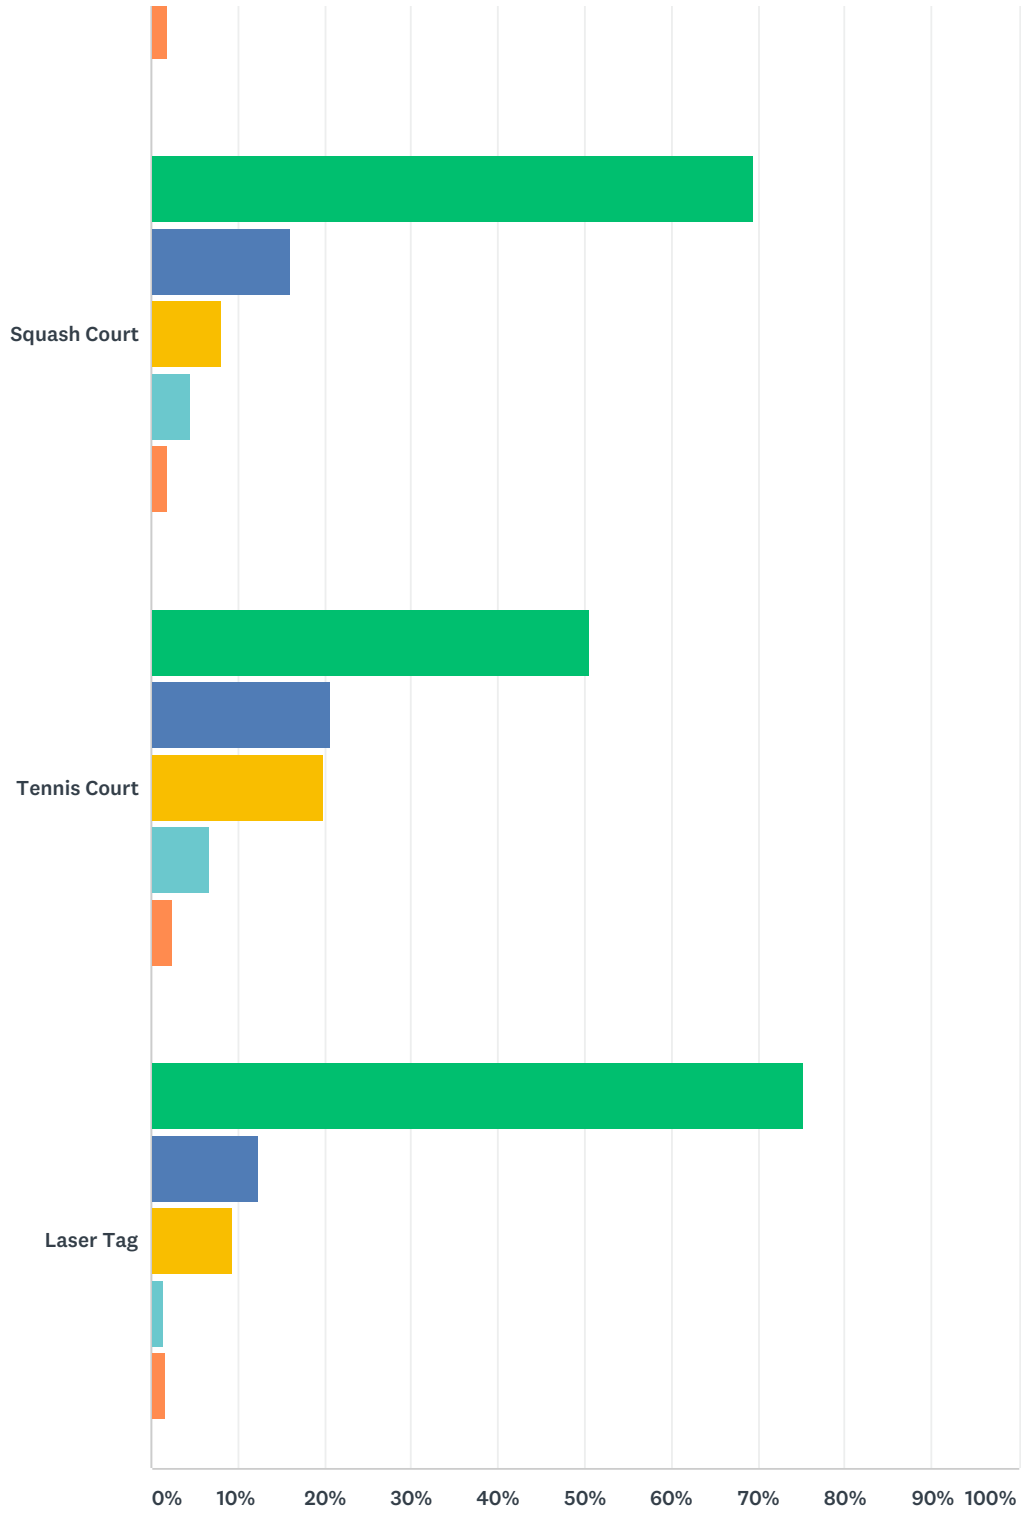

# Q12 Would you use the following facilities/activities if the Pauanui Club provided them?

Answered: 737 Skipped: 115

Pauanui Sports & Recreation Club Survey 2018

Pauanui Sports & Recreation Club Survey 2018

■ Not at all   
 ■ Maybe   
 ■ Sometimes   
 ■ Often   
 ■ All of the time

	NOT AT ALL	MAYBE	SOMETIMES	OFTEN	ALL OF THE TIME	TOTAL RESPONDENTS
Fitness Gym	35.86% 246	25.66% 176	18.95% 130	14.43% 99	5.25% 36	686
Swimming Pool	31.85% 215	20.89% 141	21.78% 147	17.33% 117	8.44% 57	675