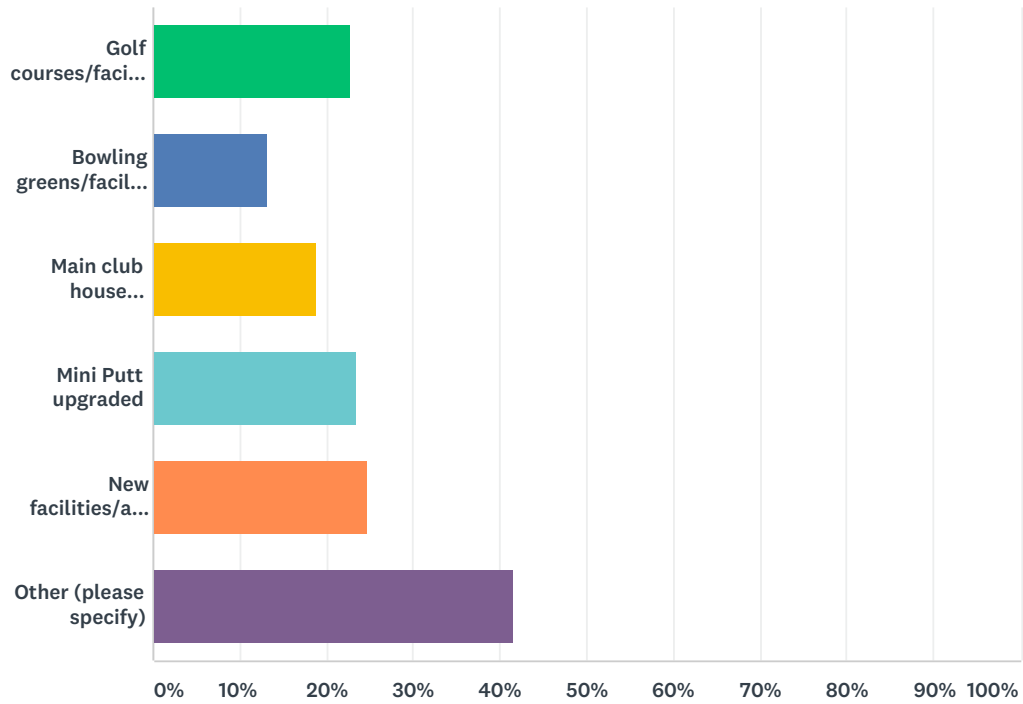

Q11 What would you like to see done at the Pauanui Club?

Answered: 664 Skipped: 188

ANSWER CHOICES	RESPONSES	
Golf courses/facilitates upgraded	22.74%	151
Bowling greens/facilitates upgraded	13.25%	88
Main club house upgraded/rebuilt	18.83%	125
Mini Putt upgraded	23.34%	155
New facilities/activities	24.70%	164
Other (please specify)	41.57%	276
Total Respondents: 664