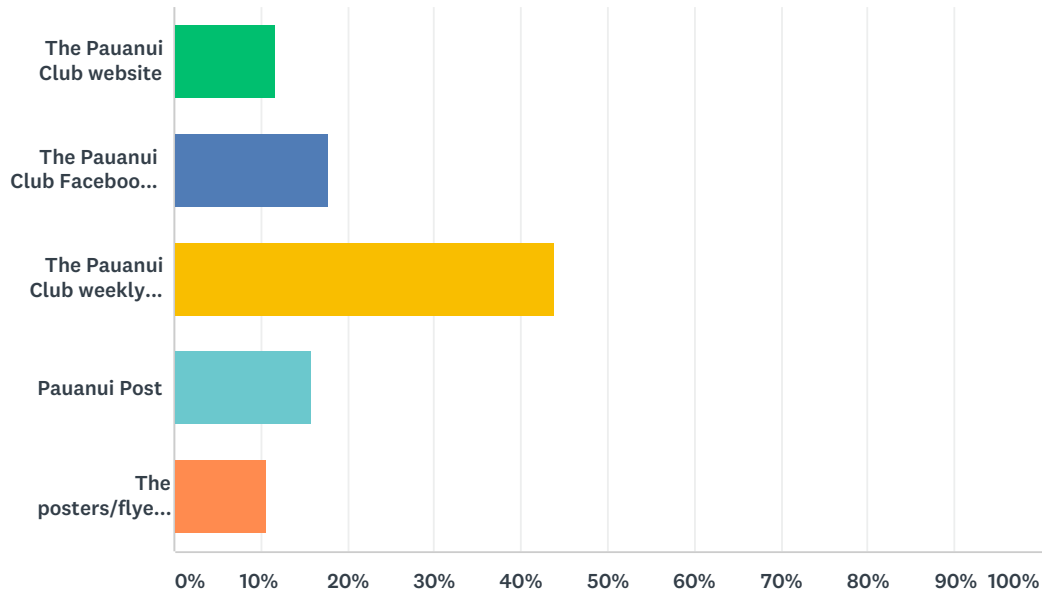

## Q16 If so, what kind of events?

Answered: 457 Skipped: 395

ANSWER CHOICES	RESPONSES	
Formal dinners	18.38%	84
Live bands	51.64%	236
Shows	49.23%	225
Comedy nights	50.11%	229
Charity fundraisers	35.45%	162
Other (please specify)	19.91%	91
Total Respondents: 457		

### Q17 Which of the following do you use as your main source to find out what is happening at the Pauanui Club?

Answered: 700 Skipped: 152

ANSWER CHOICES	RESPONSES	
The Pauanui Club website	11.71%	82
The Pauanui Club Facebook page	17.71%	124
The Pauanui Club weekly email	44.00%	308
Pauanui Post	16.00%	112
The posters/flyers/table talkers/calendar around the Pauanui Club	10.57%	74
<b>TOTAL</b>		<b>700</b>