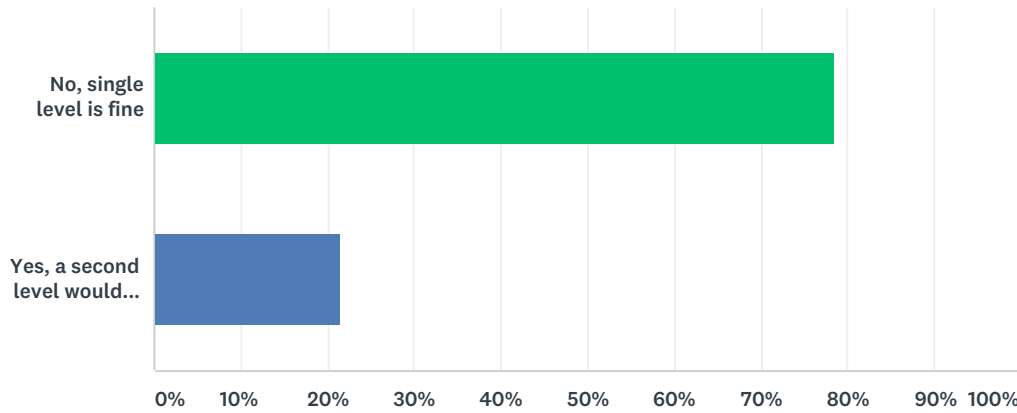

Q21 Do you think that the main clubhouse should be two storey?

Answered: 698 Skipped: 154

ANSWER CHOICES	RESPONSES	
No, single level is fine	78.37%	547
Yes, a second level would have nice views	21.63%	151
TOTAL		698