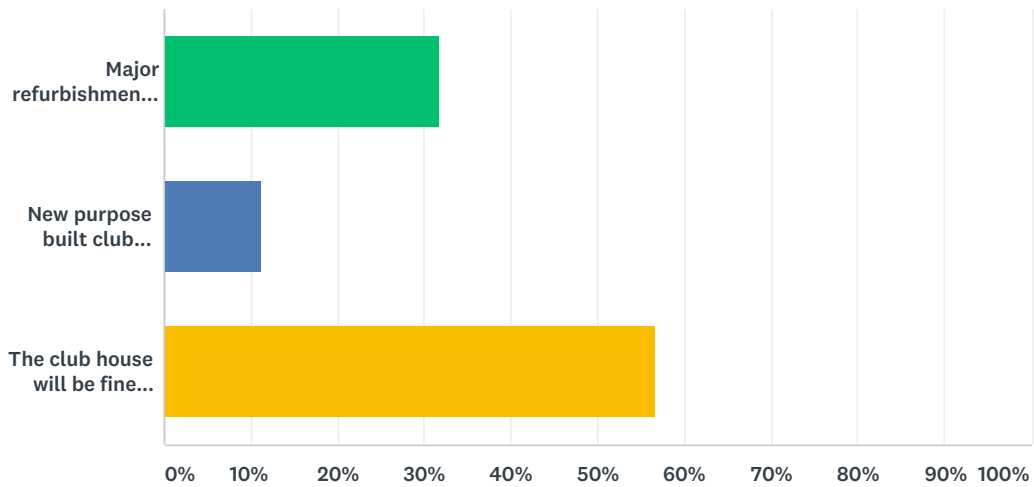

### Q19 How would you rate your overall experience of dining at the Pauanui Club restaurant, Kai Thyme?

Answered: 643 Skipped: 209

	UNSATISFACTORY	ADEQUATE	SATISFIED	VERY SATISFIED	EXTREMELY SATISFIED	TOTAL	WEIGHTED AVERAGE
(no label)	3.11% 20	22.86% 147	35.61% 229	31.88% 205	6.53% 42	643	3.90

## Q20 In 5-10 years time, what do you think should be done to the main club house?

Answered: 671 Skipped: 181

ANSWER CHOICES	RESPONSES	
Major refurbishment/renovation	31.89%	214
New purpose built club facility	11.33%	76
The club house will be fine as is	56.78%	381
<b>TOTAL</b>		<b>671</b>