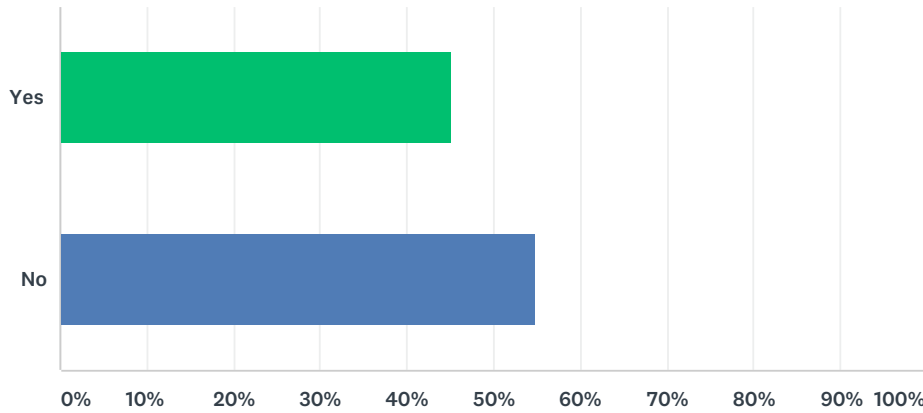

Q15 Do you think the Pauanui Club should run more events throughout the year?

Answered: 716 Skipped: 136

ANSWER CHOICES	RESPONSES	
Yes	45.25%	324
No	54.75%	392
TOTAL		716