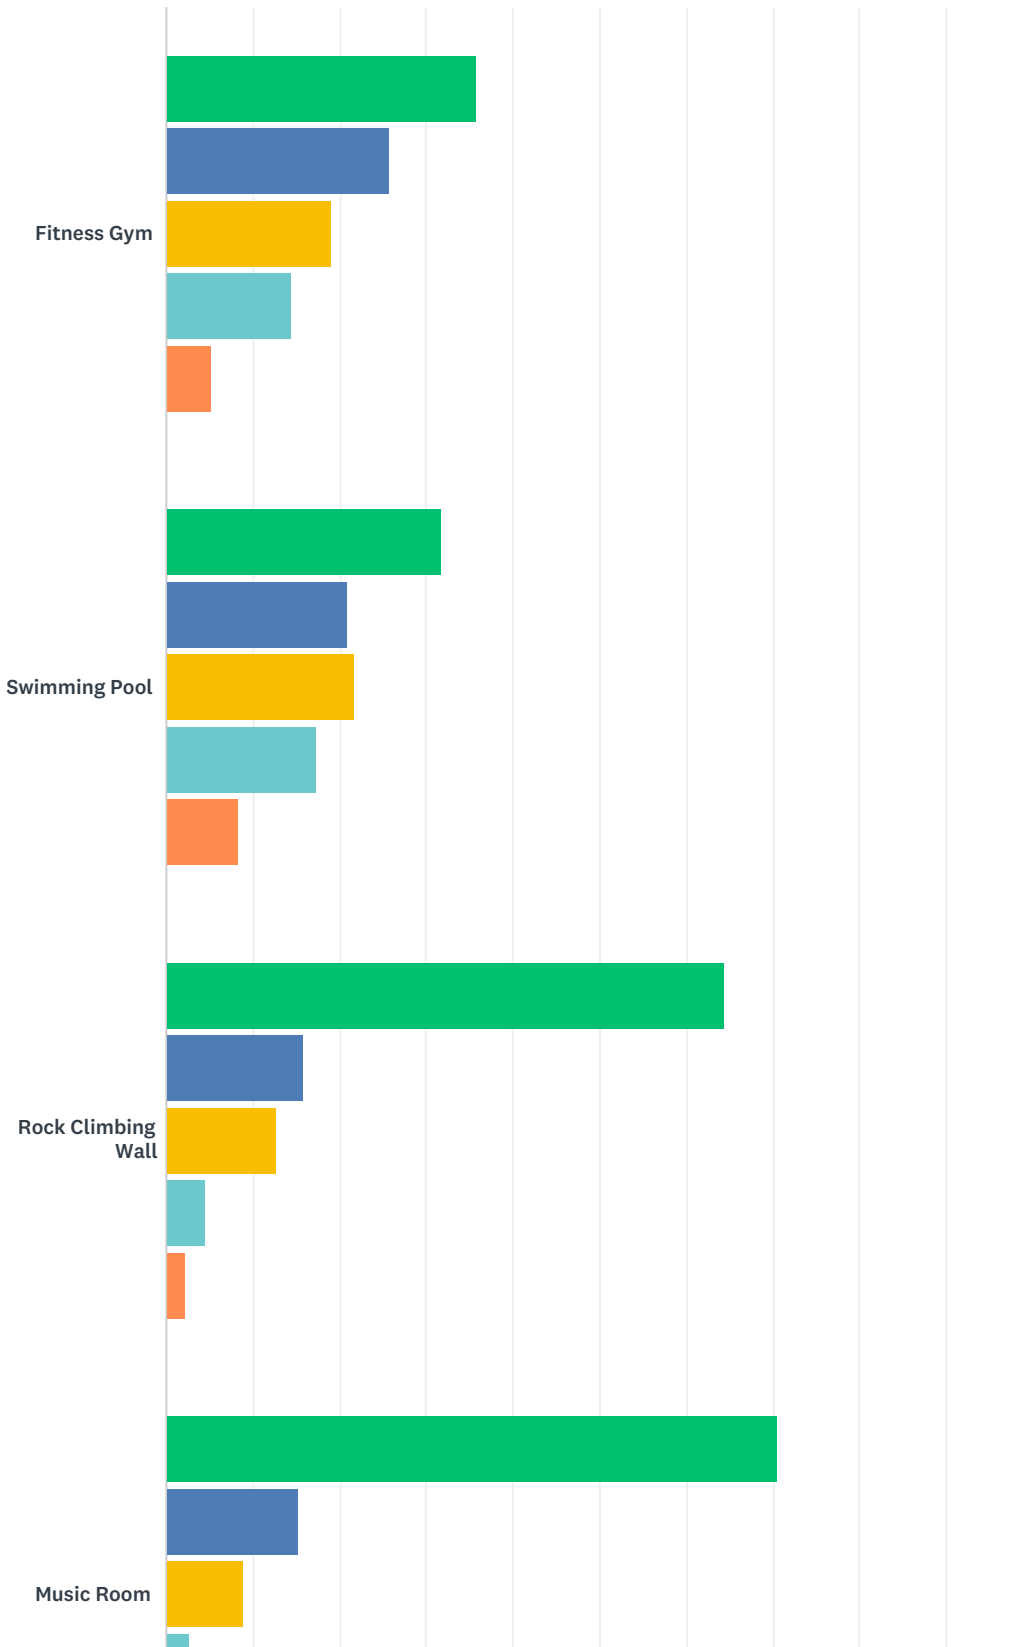

## Q11 What would you like to see done at the Pauanui Club?

Answered: 664 Skipped: 188

ANSWER CHOICES	RESPONSES	
Golf courses/facilitates upgraded	22.74%	151
Bowling greens/facilitates upgraded	13.25%	88
Main club house upgraded/rebuilt	18.83%	125
Mini Putt upgraded	23.34%	155
New facilities/activities	24.70%	164
Other (please specify)	41.57%	276
Total Respondents: 664		

# Q12 Would you use the following facilities/activities if the Pauanui Club provided them?

Answered: 737 Skipped: 115

Pauanui Sports & Recreation Club Survey 2018

Pauanui Sports & Recreation Club Survey 2018