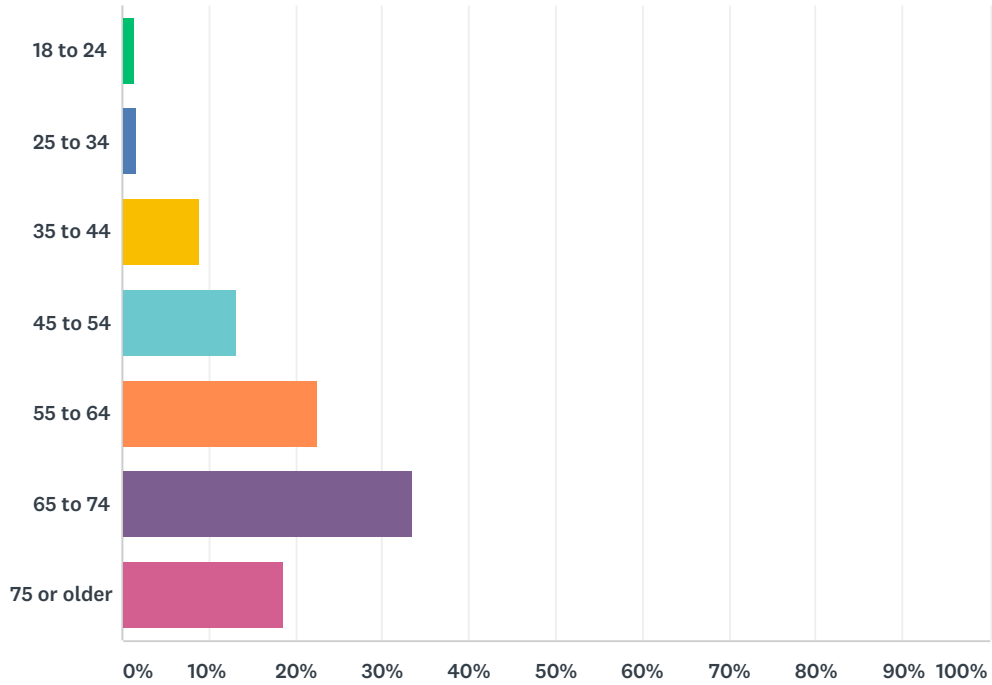

## Pauanui Sports & Recreation Club Survey 2018

Bar	25.28% 137	17.90% 97	37.82% 205	16.42% 89	1.48% 8	1.11% 6	542
Gaming room (pokies)	3.63% 16	2.72% 12	6.12% 27	4.76% 21	4.99% 22	77.78% 343	441
Pool/darts	2.95% 13	0.91% 4	5.45% 24	7.73% 34	10.45% 46	72.50% 319	440
T.A.B	3.40% 15	1.81% 8	6.80% 30	7.71% 34	6.12% 27	74.15% 327	441
Tennis	0.00% 0	0.00% 0	4.93% 21	7.75% 33	10.33% 44	77.00% 328	426
Restaurant	11.97% 71	16.19% 96	42.66% 253	22.43% 133	3.88% 23	2.87% 17	593

## Q8 Do you live permanently in Pauanui?

Answered: 764 Skipped: 88

ANSWER CHOICES	RESPONSES	
Full time resident of Pauanui	37.43%	286
Part time resident of Pauanui	32.59%	249
Not a resident of Pauanui	29.97%	229
TOTAL		764

## Q9 What is your age?

Answered: 764 Skipped: 88

ANSWER CHOICES	RESPONSES	
18 to 24	1.44%	11
25 to 34	1.57%	12
35 to 44	9.03%	69
45 to 54	13.22%	101
55 to 64	22.64%	173
65 to 74	33.51%	256
75 or older	18.59%	142
<b>TOTAL</b>		<b>764</b>