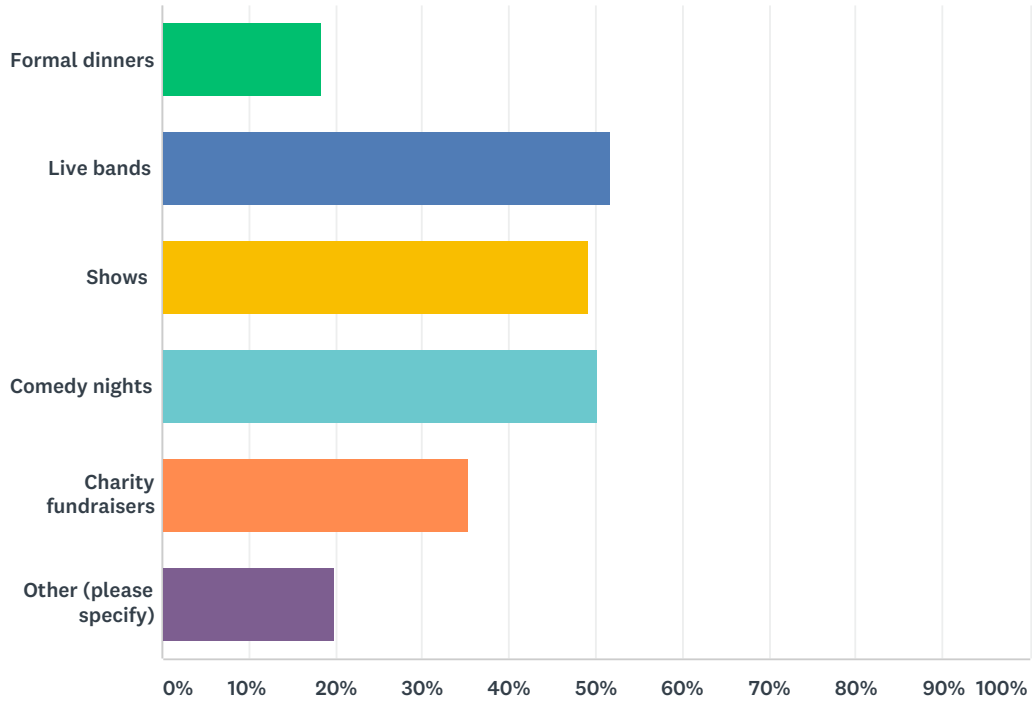

### Q15 Do you think the Pauanui Club should run more events throughout the year?

Answered: 716 Skipped: 136

ANSWER CHOICES	RESPONSES	
Yes	45.25%	324
No	54.75%	392
TOTAL		716

## Q16 If so, what kind of events?

Answered: 457 Skipped: 395

ANSWER CHOICES	RESPONSES	
Formal dinners	18.38%	84
Live bands	51.64%	236
Shows	49.23%	225
Comedy nights	50.11%	229
Charity fundraisers	35.45%	162
Other (please specify)	19.91%	91
Total Respondents: 457		