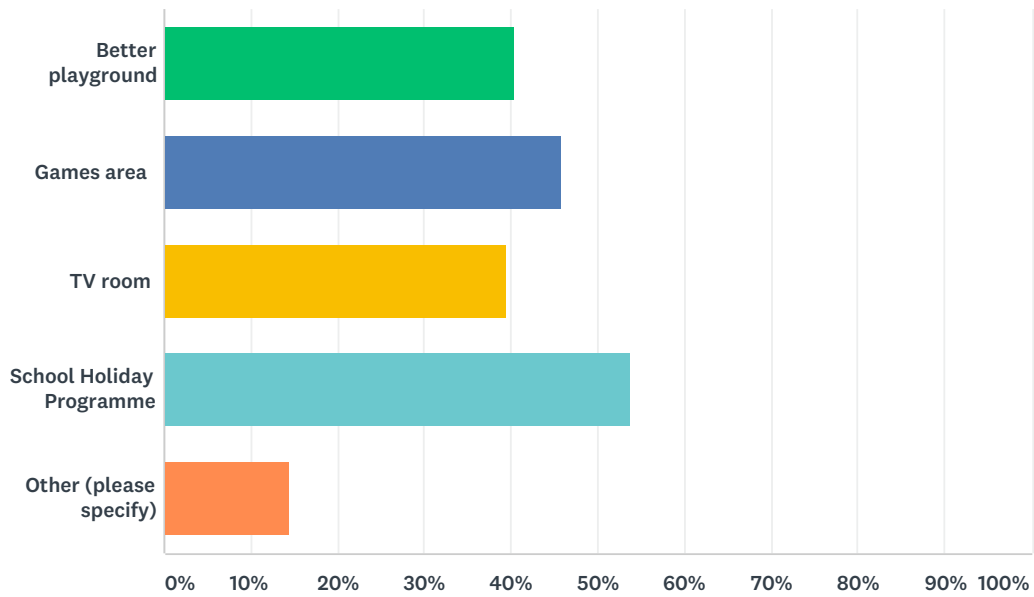

Q14 How do you think the Pauanui Club should better accommodate children?

Answered: 623 Skipped: 229

ANSWER CHOICES	RESPONSES	
Better playground	40.45%	252
Games area	45.75%	285
TV room	39.49%	246
School Holiday Programme	53.77%	335
Other (please specify)	14.45%	90
Total Respondents: 623